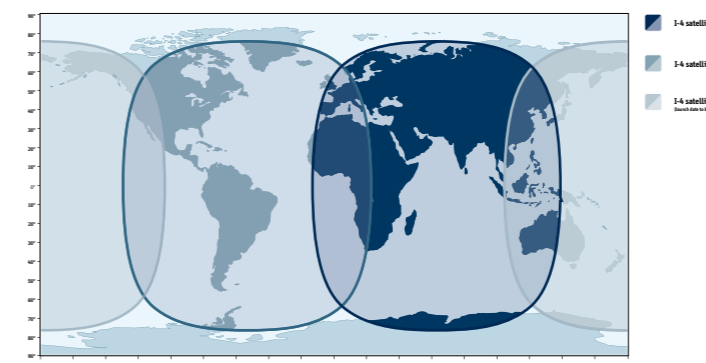

Learn more about our EXPLORER® 727 at [www.thrane.com](http://www.thrane.com)

**BGAN network coverage**

The satellites are placed in geostationary orbit 36,000 kilometers (22,000 miles) above the Atlantic, Indian and Pacific Oceans respectively.